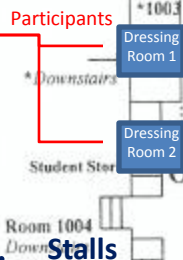

Participants

Dressing Room 1

Dressing Room 2

Stalls

CHEVY HASE AVENUE

ACACIA STREET

Custodial Storage Area

Field

PE Classes

Courtyard

Main Entrance

Main Building

Staff