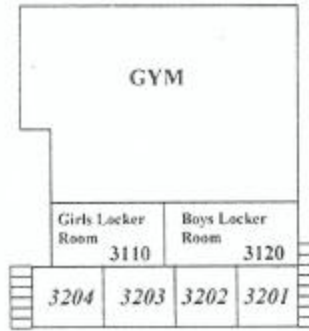

Entrance

Brand Blvd

Parking 24 spaces

Parking

Parking 88 spaces

Roosevelt Middle School

222 E. Acacia Avenue
Glendale, CA 91205
(818) 242-6845

Ron Grace Sports Complex

Kite Flying Area

Street Parking

5205	5204	5203	5202	5201
Upstairs				
5105	5104	5103	5102	5101

5206	5106
5207	5107
5208	5108

Additional Kite Flying Area

Girl's RR	Staff RR
Boy's RR	RR

Restroom

GYM

Tech Lab 2102
Woodshop 2101

Entrance

Food Delivery

Outside sitting (150)

Inside sitting (150)

Snack/Lunch Area
Tea
Samosa/Vada

Stage

Auditorium 1120